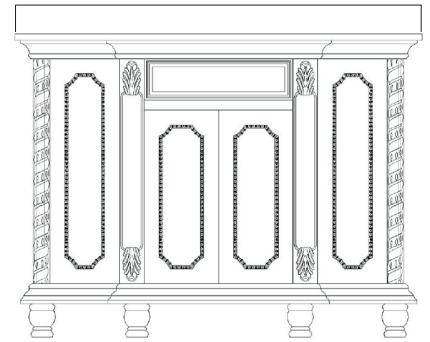

BELLATERRA HOME

Model: 600161

Tools List (Not included)

Tape Measure

Silicone

Spirit Level

Use a spirit level to ensure the vanity is level from left to right and front to back, adjust if needed.

Step 1

Apply silicone sealant evenly along the bottom of backsplash and wall. Backsplash not included and must be purchased separately. Backsplash sold separately.

Step 2

Place backsplash on the surface of the counter with the siliconed side down. Check for alignment and let it dry for 24 hours. Skip this step if backsplash was not purchased.