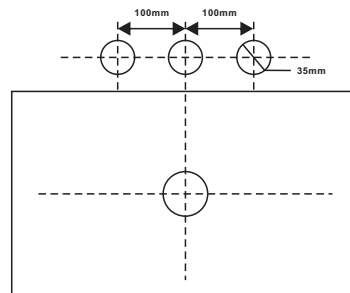

BELLATERRA HOME

Model: 600161

Tools List (Not included)

Tape Measure

Silicone

Spirit Level

Use a spirit level to ensure the vanity is level from left to right and front to back, adjust if needed.

Step 1

Step 3

Please refer to the measurement of the counter top as below.

Step 4

Please refer to the following dimensions of faucet holes for vanities with undermount square sink.

Faucet hole specification-1

Please refer to the following dimensions of faucet holes for vanities with undermount oval sink.

INSTALLATION TIPS:

press down the pin on this side & press up the one on another side to pull out the drawer box.

NOTE: SINK STYLE, SHAPE, FAUCET HOLES, CUTOUT ON TOP, VANITY MAY VARY FROM THE PICTURE ABOVE. INSTRUCTIONAL PURPOSE ONLY.