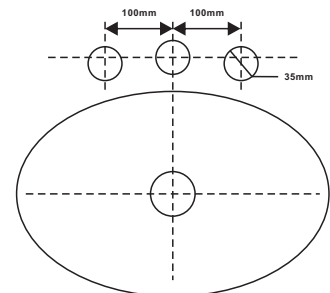

BELLATERRA HOME

Model: 600161

Tools List (Not included)

Tape Measure

Silicone

Spirit Level

Use a spirit level to ensure the vanity is level from left to right and front to back, adjust if needed.

Step 1

Step 3

Please refer to the measurement of the counter top as below.

Step 4

Please refer to the following dimensions of faucet holes for vanities with undermount square sink.

Faucet hole specification-1

Please refer to the following dimensions of faucet holes for vanities with undermount oval sink.