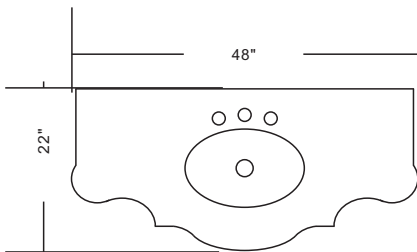

BELLATERRA HOME

Model: 600161

Tools List (Not included)

Tape Measure

Silicone

Spirit Level

Use a spirit level to ensure the vanity is level from left to right and front to back, adjust if needed.

Step 1

Apply silicone sealant evenly along the bottom of backsplash and wall. Backsplash not included and must be purchased separately. Backsplash sold separately.

Step 2

Place backsplash on the surface of the counter with the siliconed side down. Check for alignment and let it dry for 24 hours. Skip this step if backsplash was not purchased.

Step 3

Please refer to the measurement of the counter top as below.

Step 4

Please refer to the following dimensions of faucet holes for vanities with undermount square sink.

Faucet hole specification-1

Please refer to the following dimensions of faucet holes for vanities with undermount oval sink.