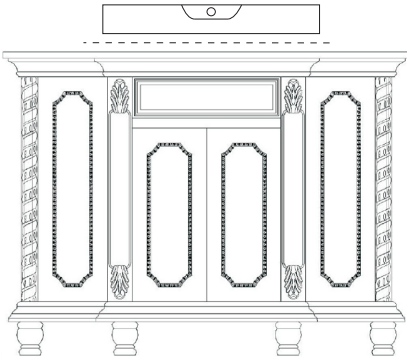

BELLATERRA HOME

Model: 600161

Tools List (Not included)

Tape Measure

Silicone

Spirit Level

Use a spirit level to ensure the vanity is level from left to right and front to back, adjust if needed.

Step 1

Apply silicone sealant evenly along the bottom of backsplash and wall. Backsplash not included and must be purchased separately. Backsplash sold separately.

Step 2

Place backsplash on the surface of the counter with the siliconed side down. Check for alignment and let it dry for 24 hours. Skip this step if backsplash was not purchased.